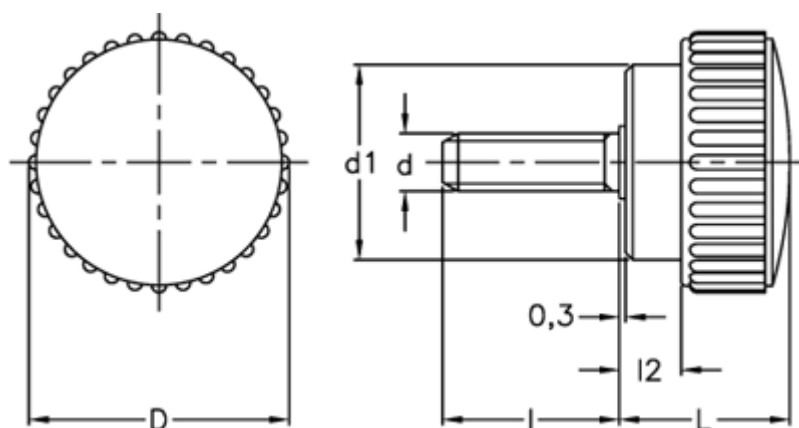

Data Sheet

Article number: 2302102224

Description: E+G Knurled grip knob
B.193/18 S-p-M5x25-INOX

Measures

D	=	18
d1	=	13
d 6g	=	M5
l	=	25
L	=	12
l2	=	3